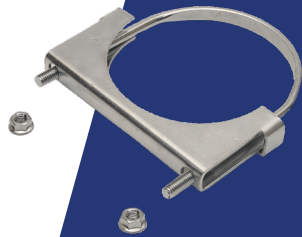

**\$425**

Exhaust Lap & U Clamp 5"

**\$28.69**

#50PLB

#P206603

**\$29.94**

Exhaust Stack 5"-6" 4ft  
Rabbit Ear (2 only)

#CRS6560P-ADBL

**\$570**

Exhaust Stack 5"-7" 4ft  
Rabbit Ear

#CRS7548NBP

**\$1006.28**

Exhaust Flex 5" 2ft long

#EF5024S

**\$157.69**

PRICES ARE VALID UNTIL 30 SEPTEMBER 2022, OR WHILE STOCKS LAST. PRICES EXCLUDE G.S.T.